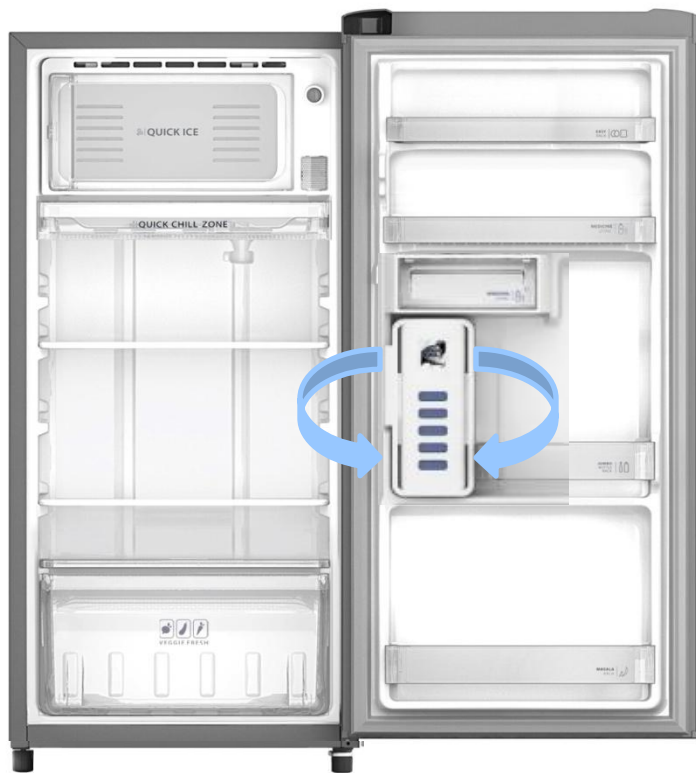

# BEST IN PERFORMANCE DURING POWERCUTS

icemagic

190L Icemagic with Powercool zone with **12 Hours cooling retention for only one 1L Bottle**

**NEW** icemagic powercool

**12**  
HOUR  
COOLING RETENTION

New 190L Icemagic Powercool with **12 Hours cooling retention in the ENTIRE Refrigerator** during power cuts